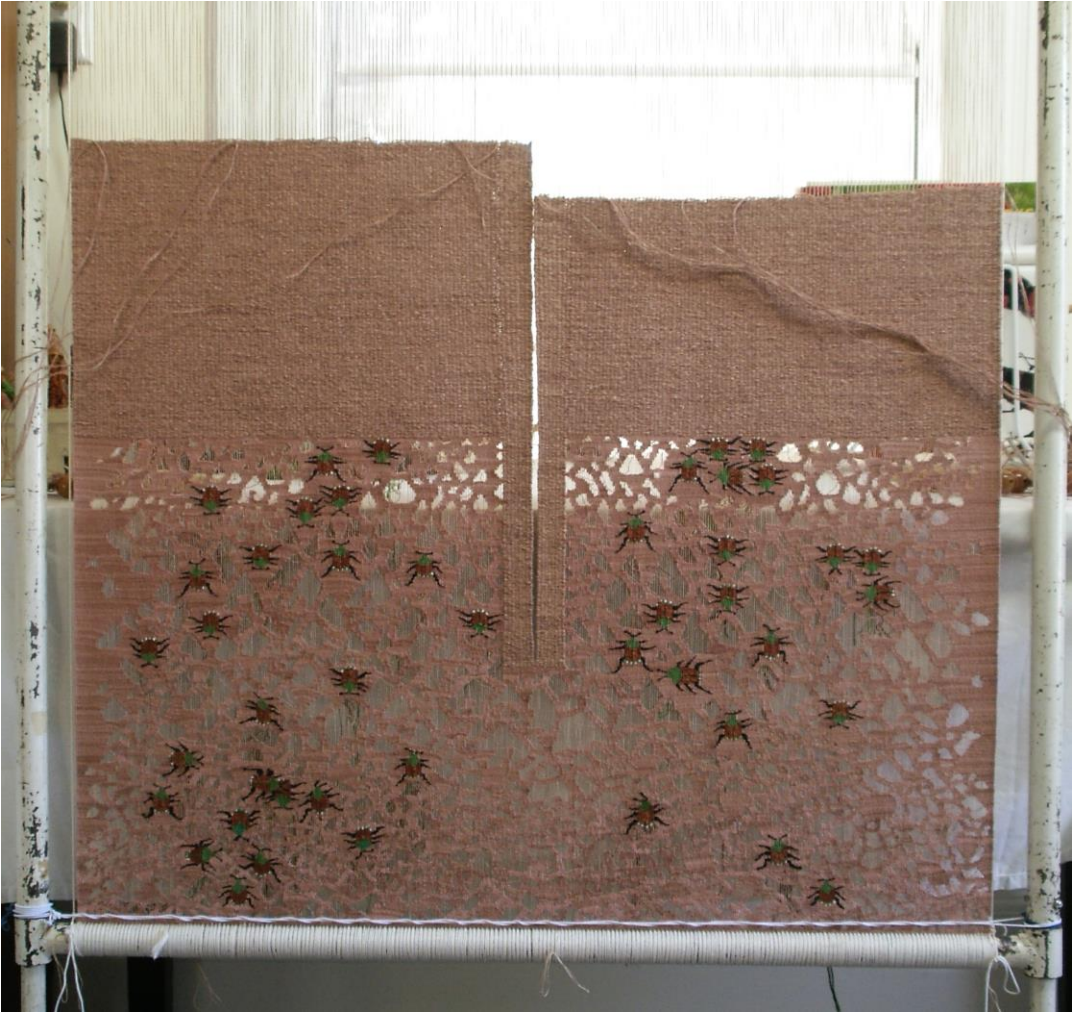

Susan Martin Maffei

Tapestry weaver

Nessa Nessa- winter moon

28 panels- each 24" x 7" total length 252"

Nessa Nessa boxed
24" x 9" x 7"

Multi-selvedge oak leaves small hand made scroll box

Pandora Box- 9 spot lady bug 13" x 17" x 13"

The Golden Silk Worm Obe

Tunic for Japanese Beetle in progress

Pandora Box- Japanese Beetle 24.5" x 20" x 34.5"

Blue Jay feather tunic-woven and found feathers

Pandora Box- Blue Jay 17" x 45" x 8"

Pandora Box- American Burying Beetle

27.5"x60"x26"

North American porcupine tunic

Porcupine box

Pandora Box-
North American Porcupine
24"x 42" x5.5"

Black billed gull tunic

Pandora Box Series-
Black Billed Gull
17"x 49"x 9"

details

Pandora box series-
Honey Locust
49" x 48" x 11.5"