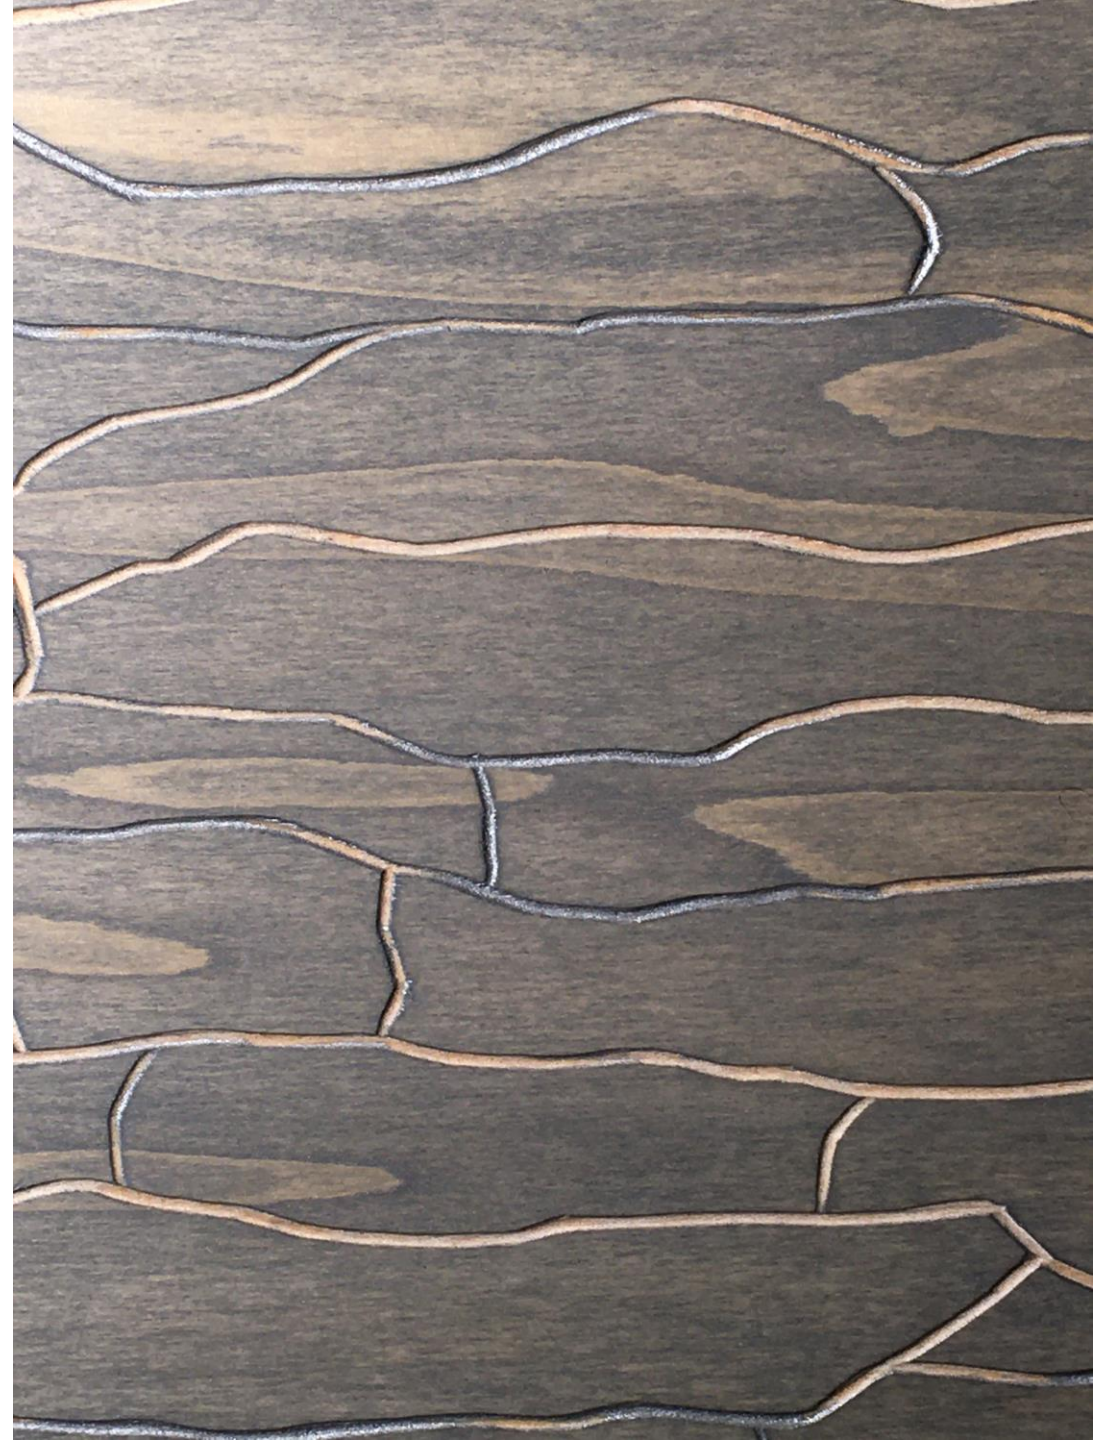

Porcupine box