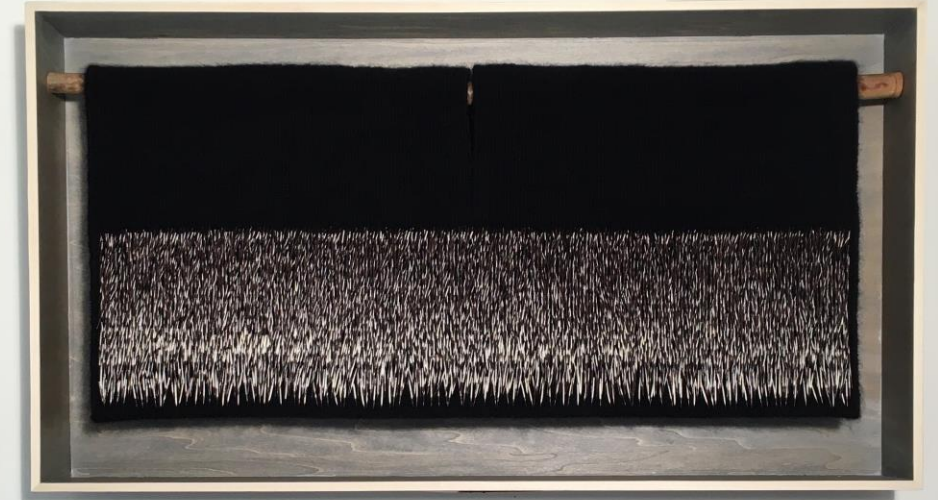

27.5"x60"x26"

North American porcupine tunic

Porcupine box

Pandora Box-
North American Porcupine
24"x 42" x5.5"

Black billed gull tunic

Pandora Box Series-
Black Billed Gull
17"x 49"x 9"

details

Pandora box series-
Honey Locust
49" x 48" x 11.5"