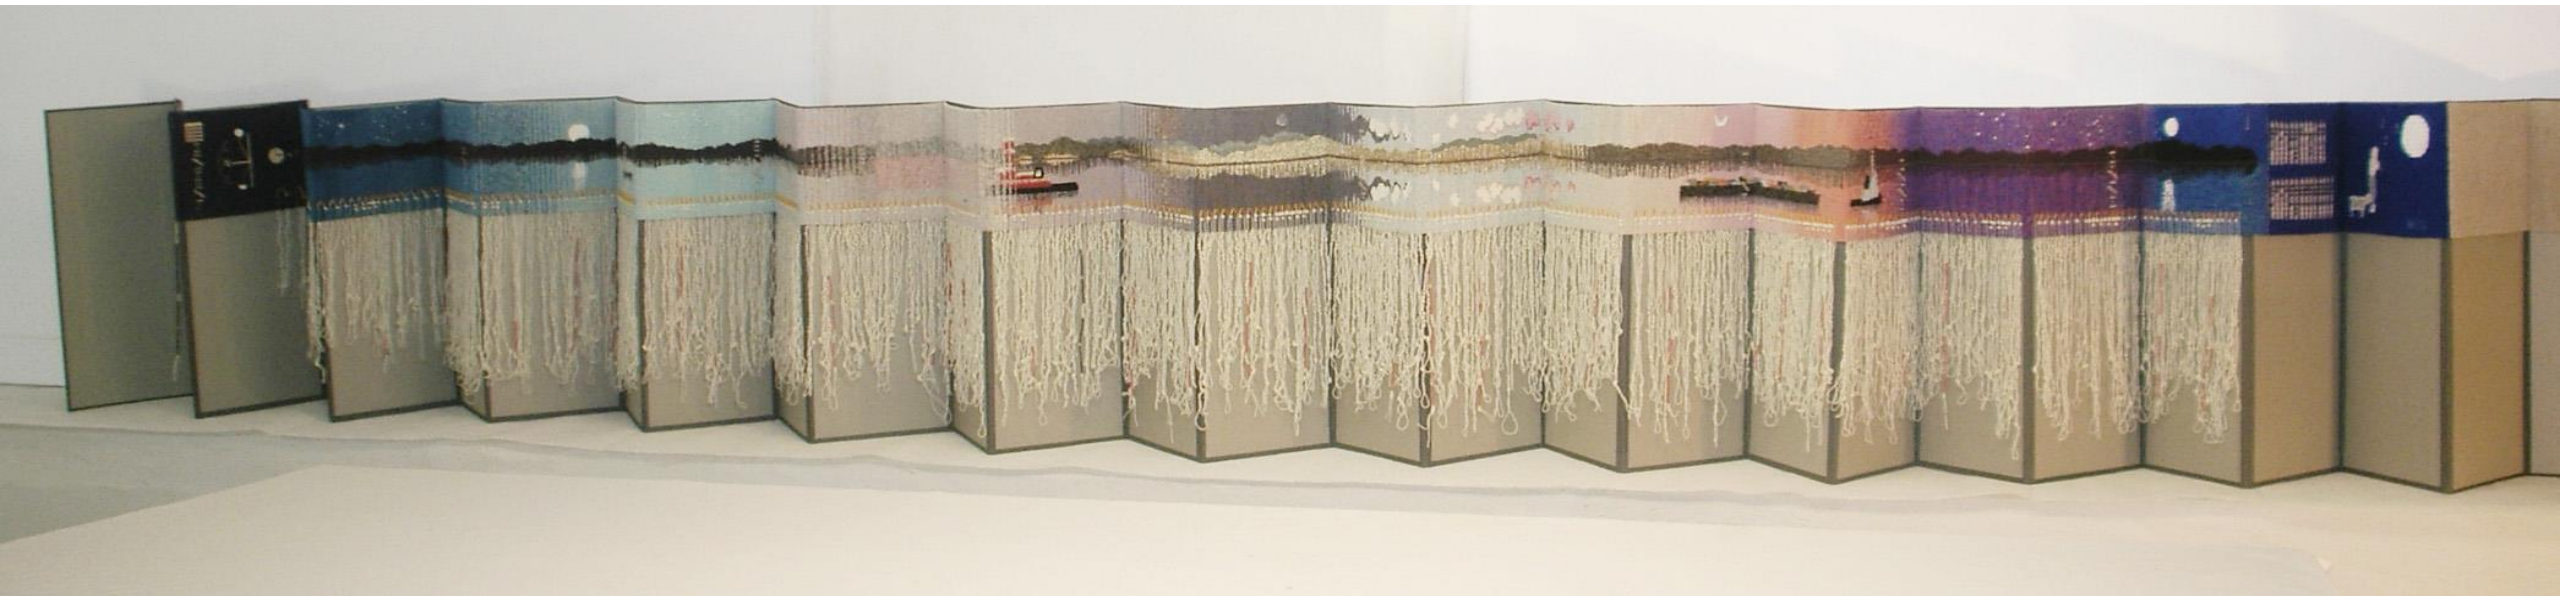

Susan Martin Maffei

Tapestry weaver

Nessa Nessa- winter moon

28 panels- each 24" x 7" total length 252"

Nessa Nessa boxed
24" x 9" x 7"

Multi-selvedge oak leaves small hand made scroll box

Pandora Box- 9 spot lady bug 13" x 17" x 13"

The Golden Silk Worm Obe

Tunic for Japanese Beetle in progress

Pandora Box- Japanese Beetle 24.5" x 20" x 34.5"

Blue Jay feather tunic-woven and found feathers

Pandora Box- Blue Jay 17" x 45" x 8"

Pandora Box- American Burying Beetle

Pandora Box- American Burying Beetle

34" x 19" x 20"

details

Pandora Box- European Hornet

European Hornet- interior

Pandora Box-
European Hornet
24" x 31.5" x 10.5"

Pandora Box-Monarch

Detail monarch

27.5"x60"x26"

North American porcupine tunic

Porcupine box

Pandora Box-
North American Porcupine
24"x 42" x5.5"

Black billed gull tunic

Pandora Box Series-
Black Billed Gull
17"x 49"x 9"

details

Pandora box series-
Honey Locust
49" x 48" x 11.5"