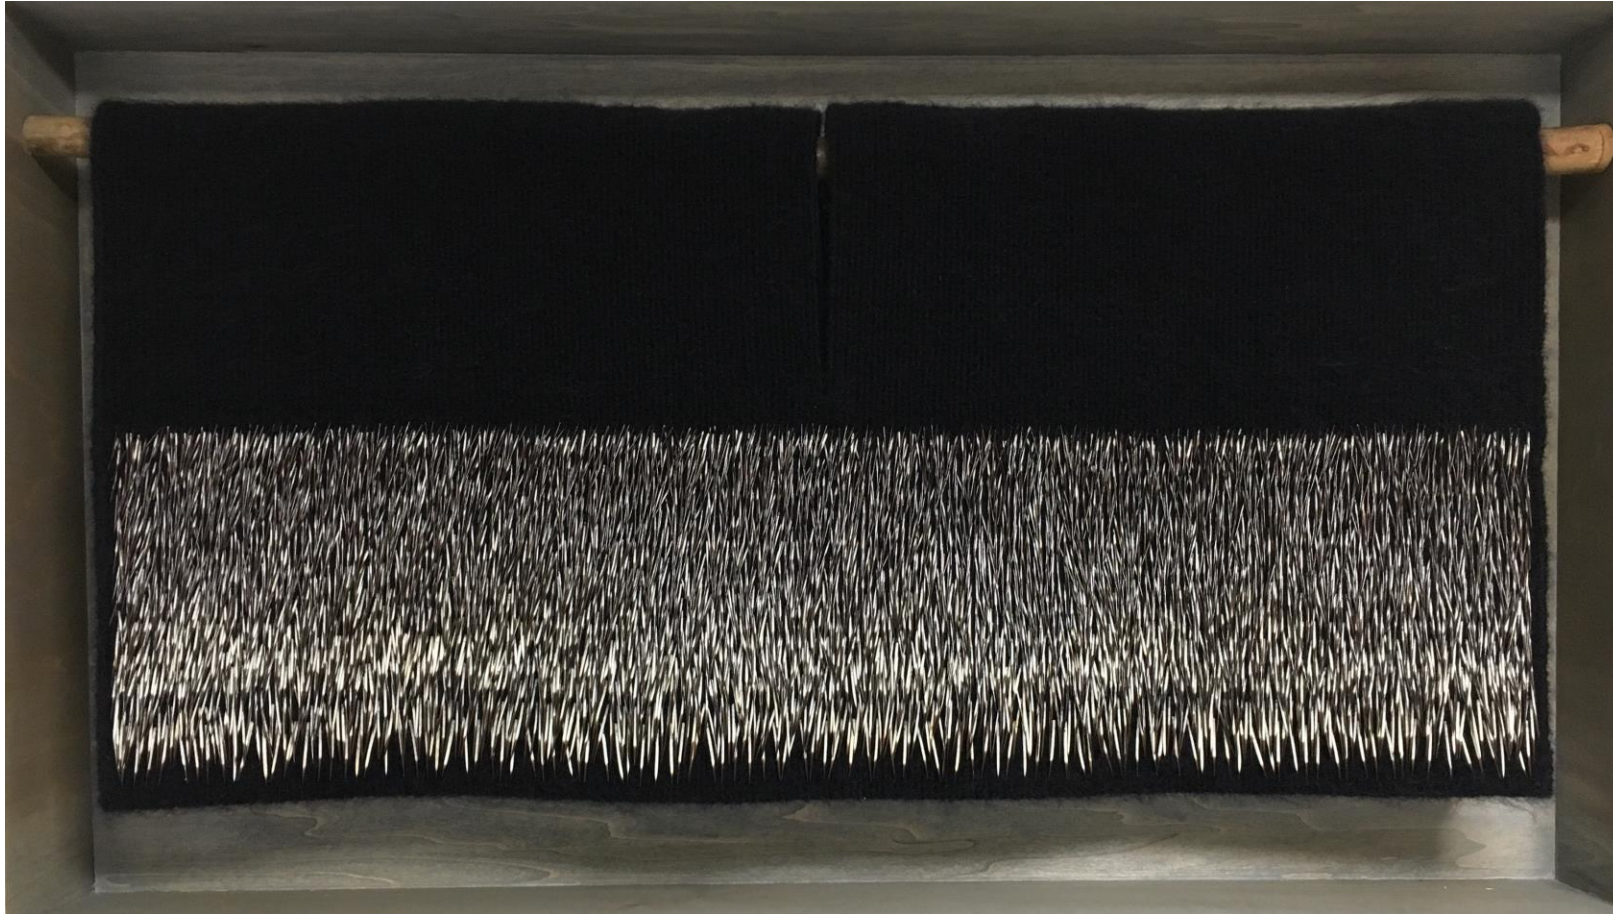

North American porcupine tunic