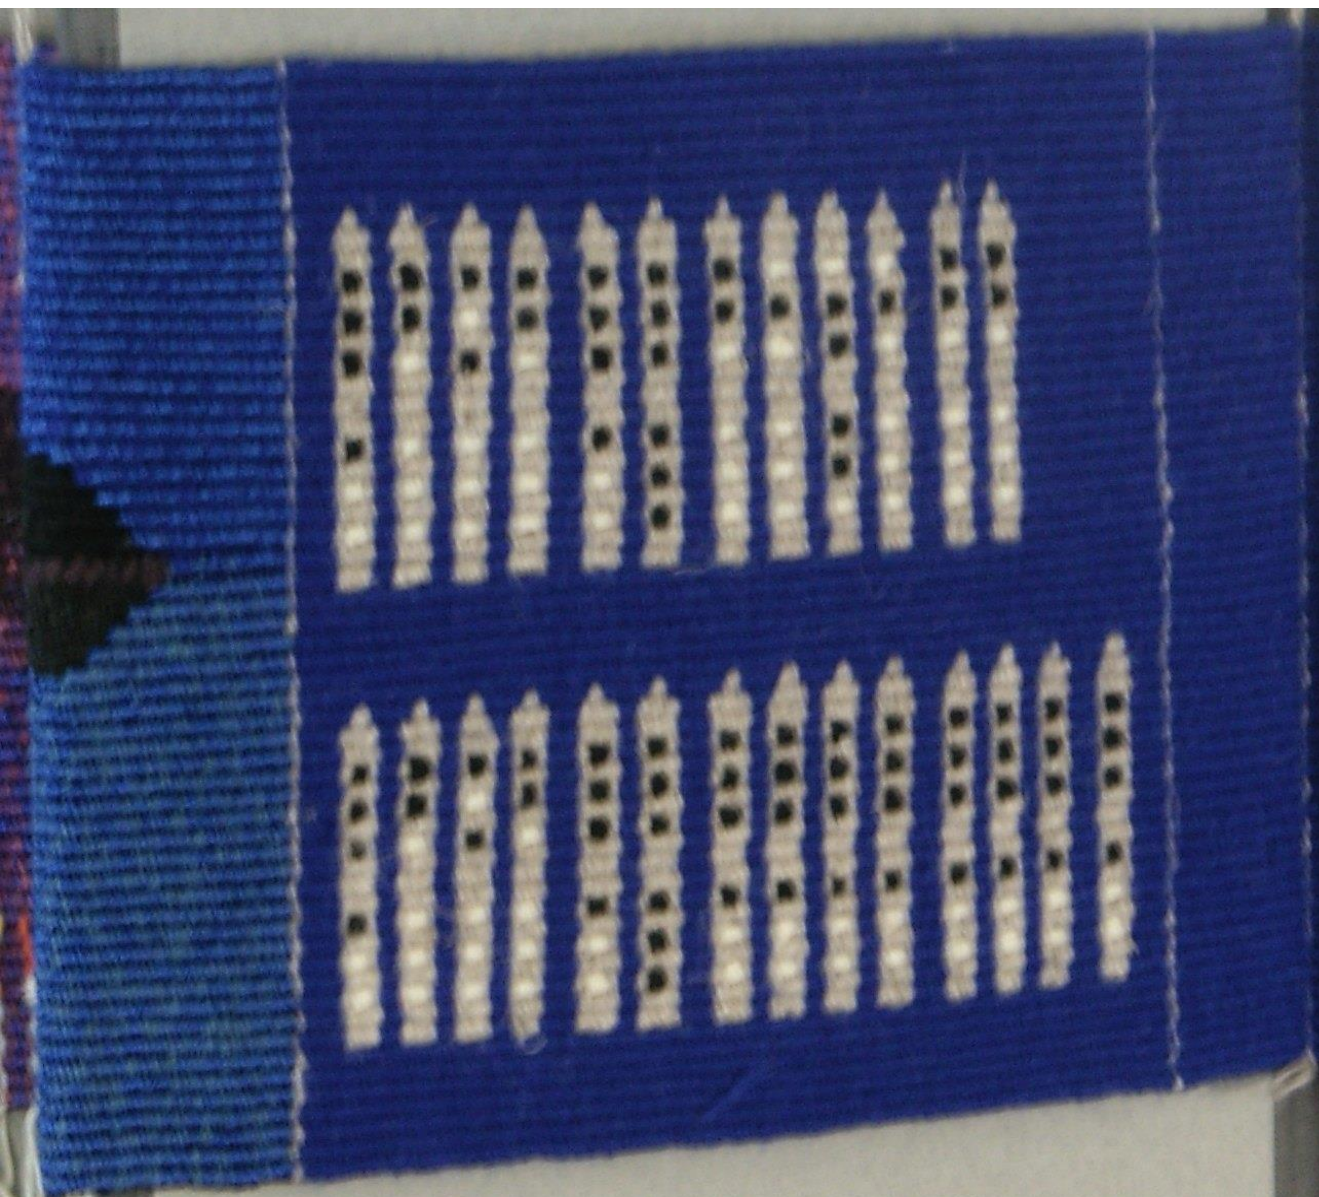

Susan Martin Maffei

Tapestry weaver

Nessa Nessa- winter moon

28 panels- each 24" x 7" total length 252"

Nessa Nessa boxed
24" x 9" x 7"

Multi-selvedge oak leaves small hand made scroll box

Pandora Box- 9 spot lady bug 13" x 17" x 13"

The Golden Silk Worm Obe

Tunic for Japanese Beetle in progress

Pandora Box- Japanese Beetle 24.5" x 20" x 34.5"

Blue Jay feather tunic-woven and found feathers

Pandora Box- Blue Jay 17" x 45" x 8"

Pandora Box- American Burying Beetle

Pandora Box- American Burying Beetle

34" x 19" x 20"

details

Pandora Box- European Hornet

European Hornet- interior

Pandora Box-
European Hornet
24" x 31.5" x 10.5"

Pandora Box-Monarch

Detail monarch

27.5"x60"x26"

North American porcupine tunic

Porcupine box

Pandora Box-
North American Porcupine
24"x 42" x5.5"

Black billed gull tunic

Pandora Box Series-
Black Billed Gull
17"x 49"x 9"

details

Pandora box series-
Honey Locust
49" x 48" x 11.5"