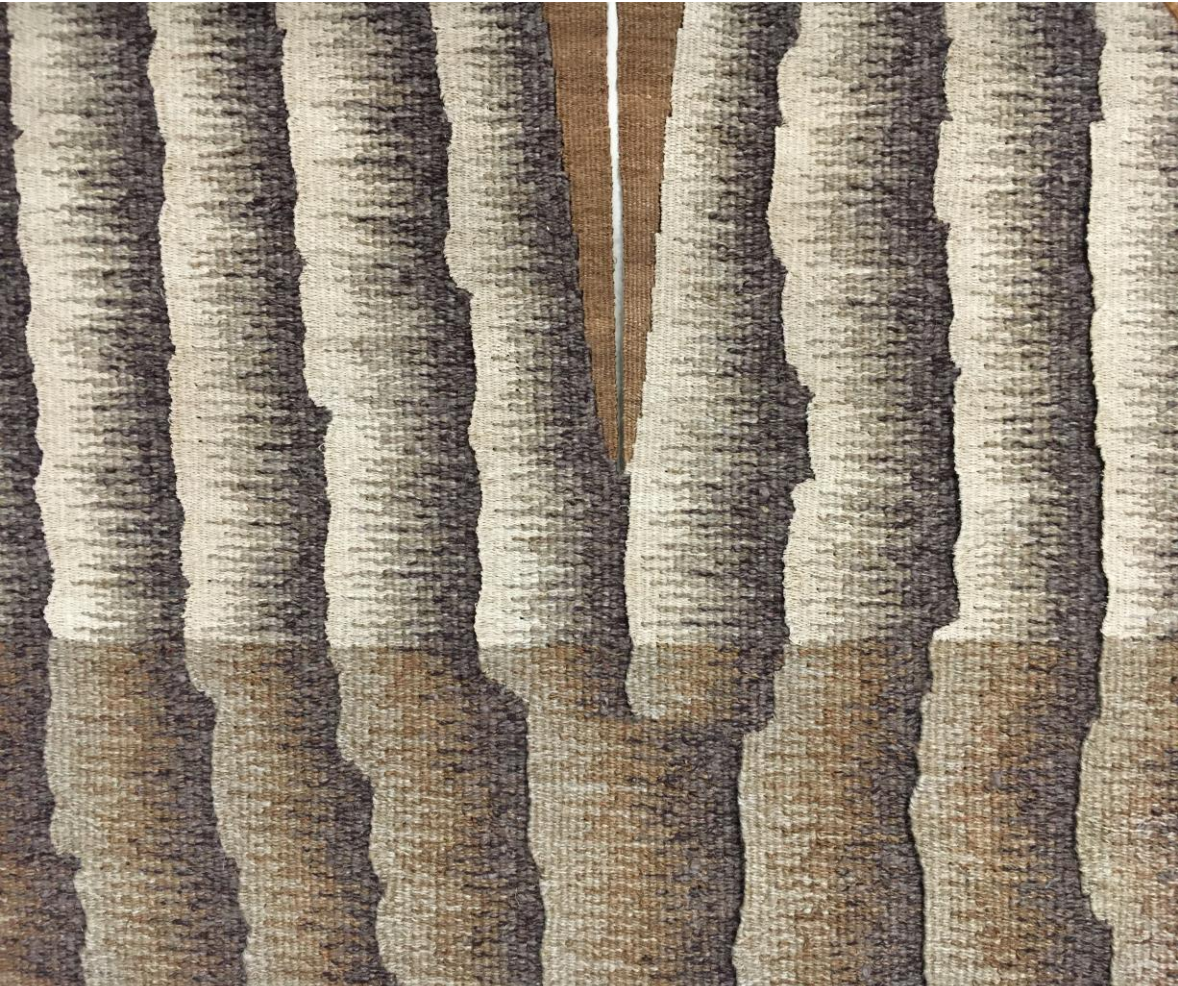

27.5"x60"x26"

North American porcupine tunic

Porcupine box

Pandora Box-
North American Porcupine
24"x 42" x5.5"

Black billed gull tunic

Pandora Box Series-
Black Billed Gull
17"x 49"x 9"

details

Pandora box series-
Honey Locust
49" x 48" x 11.5"